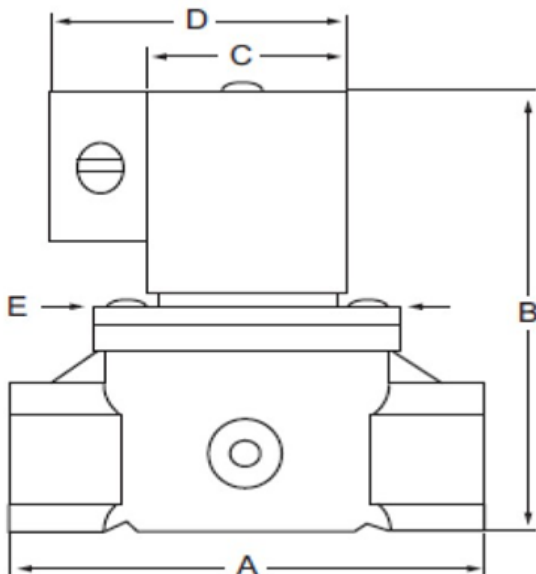

Current Draw

Pipe Size (Inch)	120Vac / 2PSI	120Vac / 5PSI
1/2"	0.160A	0.160A
3/4" & 1"	0.160A	0.200A
1-1/4"	0.340A	0.550A
1-1/2"	0.300A	0.550A
2"	0.525A	0.540A
2-1/2"	0.575A	N/A
3"	0.575A	N/A

Capacity

CFH at Pressure Drop of 1-Inch Water Column sp. gr.=0.64

Pipe Size (Inch)	120Vac / 2PSI	120Vac / 5PSI
1/2"	250	290
3/4"	645	610
1"	790	825
1-1/4"	1,450	1,950
1-1/2"	2,190	2,270
2"	3,465	3,740
2-1/2"	5,070	N/A
3"	6,100	N/A

Dimensions

Pipe Size (Inch)	A	B	C	D	E
1/2"	2-7/8	4-7/16	2-3/16	3-3/4	2-3/16
3/4"	3-7/16	5-1/4	2-3/16	3-3/4	2-3/4
1"	3-15/16	5-1/4	2-3/16	3-3/4	3
1-1/4"	5-15/16	8	2-1/2	4-1/16	4-3/8
1-1/2"	5-15/16	8-3/8	3-3/8	4-15/16	4-3/8
2"	6-11/16	8-3/8	3-3/8	4-15/16	5-3/8
2-1/2"	9-1/2	12-3/4	4-9/16	6-1/8	7-7/8
3"	9-1/2	12-3/4	4-9/16	6-1/8	7-7/8