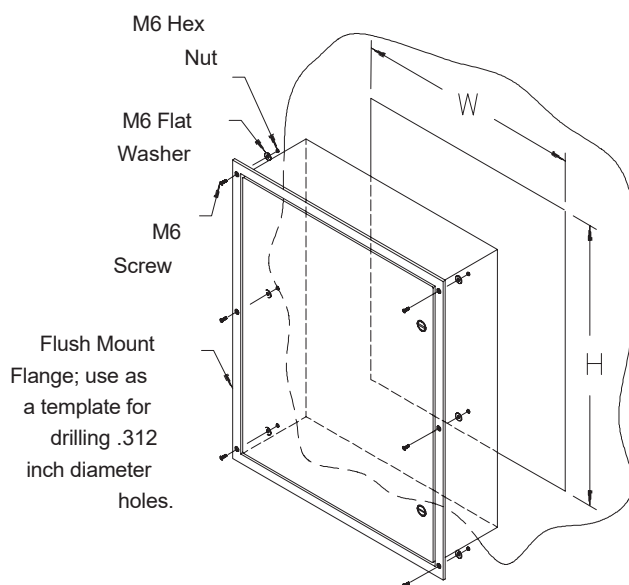

### Construction

- ✓ Formed 16 gauge steel.
- ✓ Smooth, continuously welded seams ground smooth.
- ✓ Formed lip on enclosure to exclude flowing liquids and contaminants.
- ✓ Door latches feature the added safety of quarter turn slot requiring use of tool for opening.
- ✓ Doors may be easily removed for modifications and are interchangeable.
- ✓ Includes hardware kit with panel mounting nuts and sealing washers for wall mounting holes.
- ✓ Bonding stud provided on door and grounding stud installed in enclosure.

## Sizes Available

Part Code	Height ± .25 (inches)	Width ± .25 (inches)	Depth ± .25 (inches)
AGSENC12106PC	12	10	6
AGSENC12126PC	12	12	6
AGSENC12246PC	12	24	6
AGSENC16126PC	16	12	6
AGSENC16166PC	16	16	6
AGSENC16168PC	16	16	8
AGSENC20126PC	20	12	6
AGSENC20166PC	20	16	6
AGSENC20168PC	20	16	8
AGSENC20206PC	20	20	6
AGSENC20246PC	20	24	6
AGSENC24126PC	24	12	6
AGSENC24166PC	24	16	6
AGSENC24206PC	24	20	6
AGSENC24246PC	24	24	6
AGSENC242410PC	24	24	10
AGSENC30166PC	30	16	6
AGSENC30246PC	30	24	6
AGSENC36246PC	36	24	6
AGSENC36306PC	36	30	6