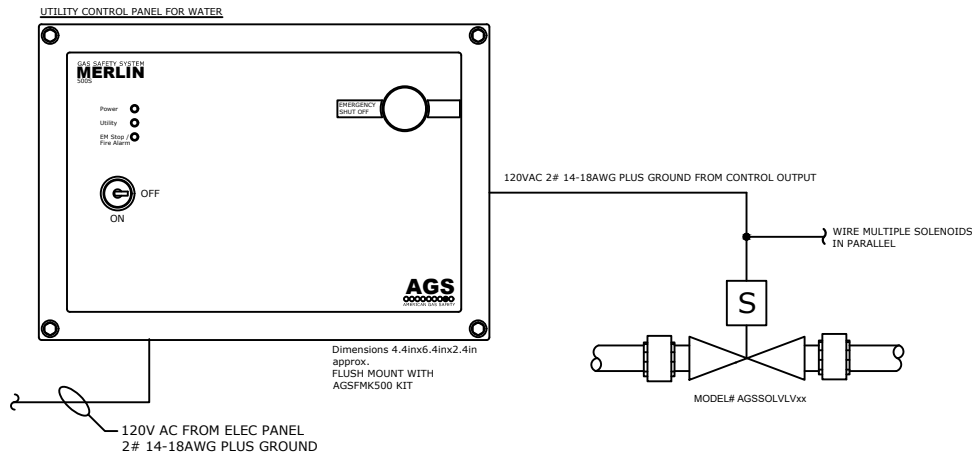

MERLIN 500S - 120VAC

OVERVIEW