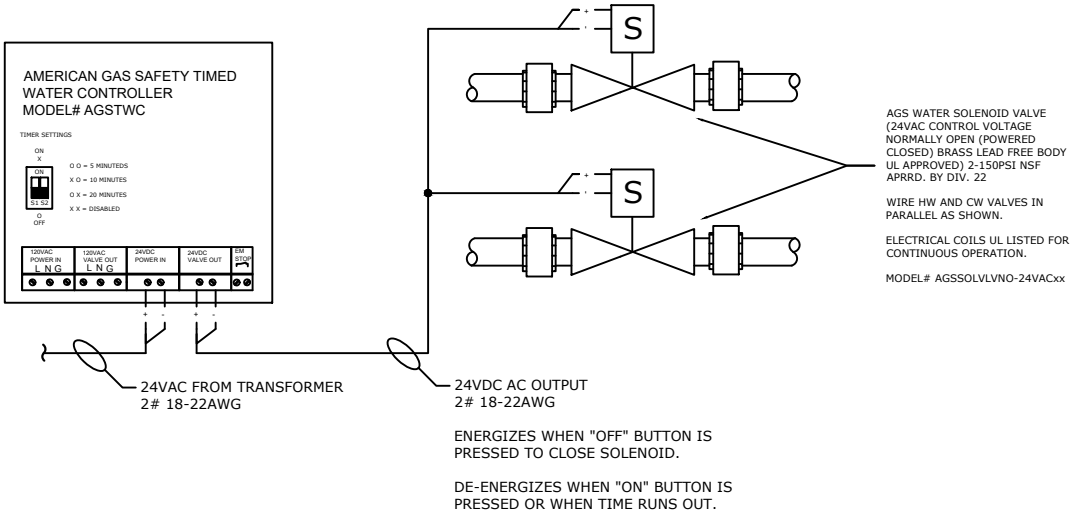

AGSTWC - 24VAC

OVERVIEW

SEQUENCE OF OPERATION

1. WATER SOLENOID VALVES.
  - 1.1. THIS SYSTEM USES NORMALLY OPEN WATER SOLENOID VALVES, WHICH MEANS THEY MUST BE ENERGIZED TO CLOSE.
2. "ON" BUTTON.
  - 2.1. ENERGIZES THE WATER SOLENOID VALVE TO CLOSE FOR SET TIME FUNCTION.
  - 2.2. TIME FUNCTION MAY BE CHANGED OR DISABLED.
3. "OFF" BUTTON
  - 3.1. DE-ENERGIZES THE WATER SOLENOID VALVE TO RE-OPEN THE WATER SOLENOID VALVE.

WIRING