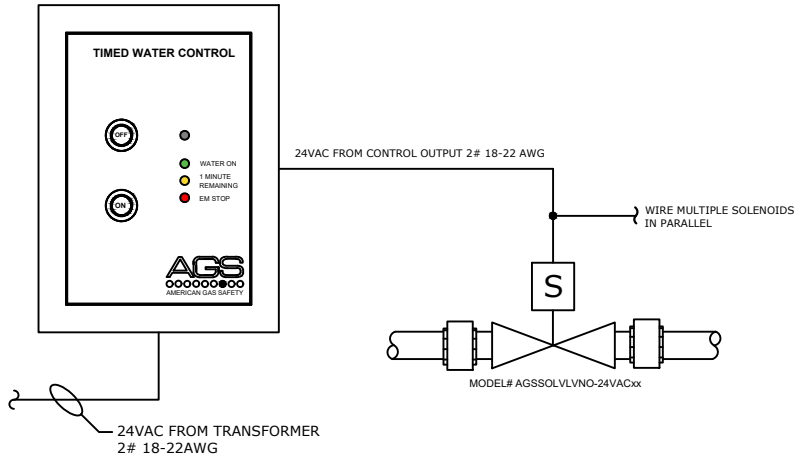

## SEQUENCE OF OPERATION

1. WATER SOLENOID VALVES.
  - 1.1. THIS SYSTEM USES NORMALLY OPEN WATER SOLENOID VALVES, WHICH MEANS THEY MUST BE ENERGIZED TO CLOSE.
2. "ON" BUTTON.
  - 2.1. ENERGIZES THE WATER SOLENOID VALVE TO CLOSE FOR SET TIME FUNCTION.
  - 2.2. TIME FUNCTION MAY BE CHANGED OR DISABLED.
3. "OFF" BUTTON
  - 3.1. DE-ENERGIZES THE WATER SOLENOID VALVE TO RE-OPEN THE WATER SOLENOID VALVE.