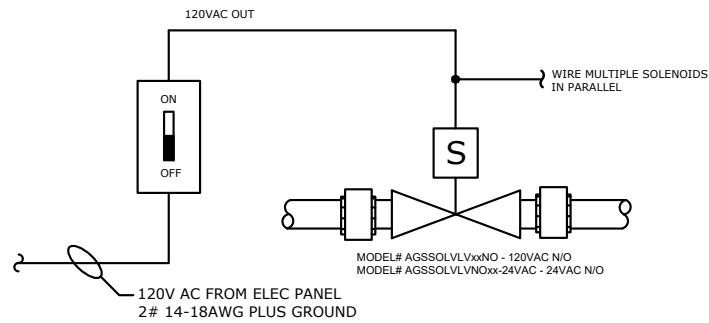

LIGHT SWITCH OPERATION

OVERVIEW

SEQUENCE OF OPERATION

1. WATER SOLENOID VALVES.
  - 1.1. THIS SYSTEM USES NORMALLY OPEN WATER SOLENOID VALVES, WHICH MEANS THEY MUST BE ENERGIZED TO CLOSE.
  - 1.2. VALVES MUST BE AGS SOLVLV SERIES.
2. SWITCH ON.
  - 2.1. ENERGIZES THE WATER SOLENOID VALVE TO CLOSE.
3. SWITCH OFF.
  - 3.1. DE-ENERGIZES THE WATER SOLENOID VALVE TO RE-OPEN.