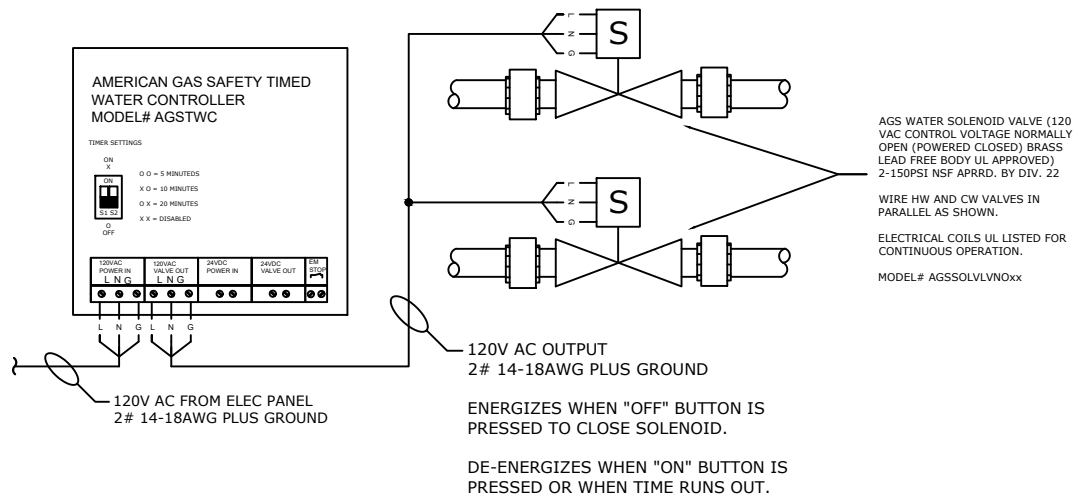

AGSTWC - 120VAC

OVERVIEW

SEQUENCE OF OPERATION

1. WATER SOLENOID VALVES.
  - 1.1. THIS SYSTEM USES NORMALLY OPEN WATER SOLENOID VALVES, WHICH MEANS THEY MUST BE ENERGIZED TO CLOSE.
2. "ON" BUTTON.
  - 2.1. ENERGIZES THE WATER SOLENOID VALVE TO CLOSE FOR SET TIME FUNCTION.
  - 2.2. TIME FUNCTION MAY BE CHANGED OR DISABLED.
3. "OFF" BUTTON
  - 3.1. DE-ENERGIZES THE WATER SOLENOID VALVE TO RE-OPEN THE WATER SOLENOID VALVE.

WIRING