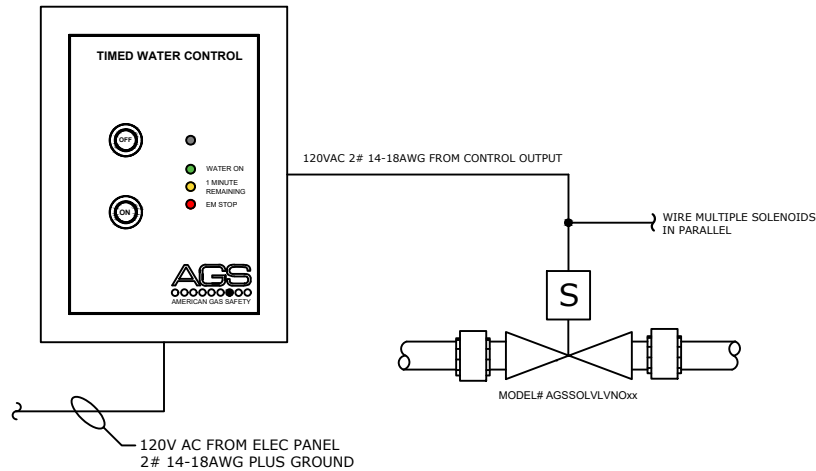

AGSTWC - 120VAC

OVERVIEW