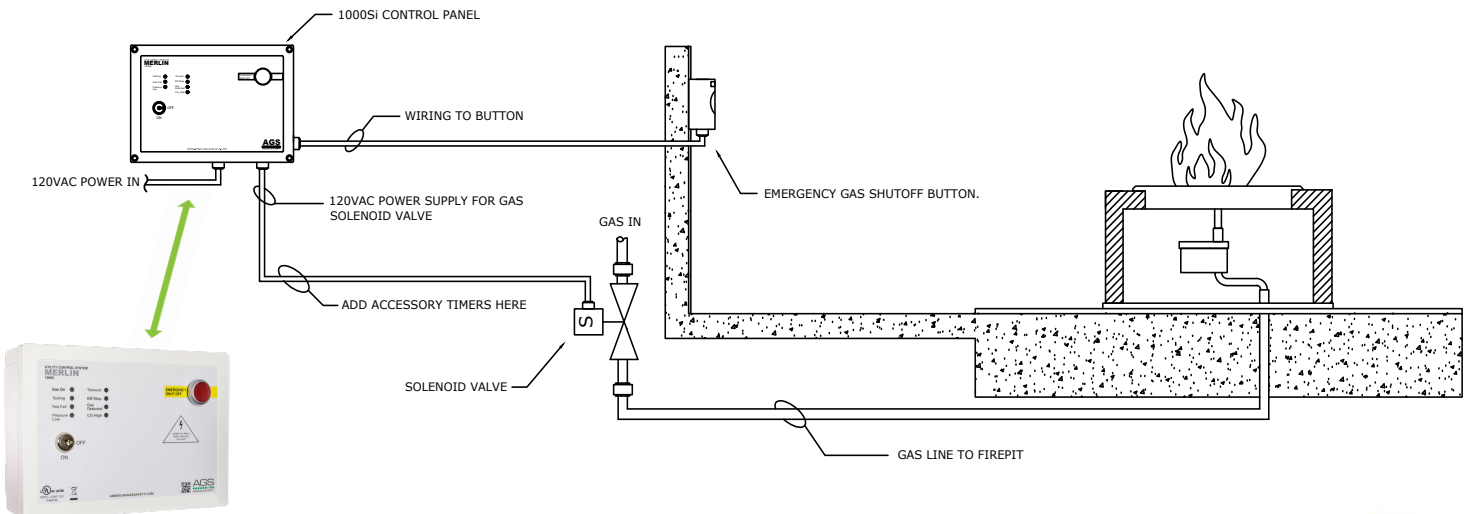

Design Examples

Emergency Gas Shut Off Only

Timed Control With Emergency Gas Shut Off

Master Keyed Control With In-Built Timer & Emergency Gas Shut Off

Contact American Gas Safety for free design consultancy and application support