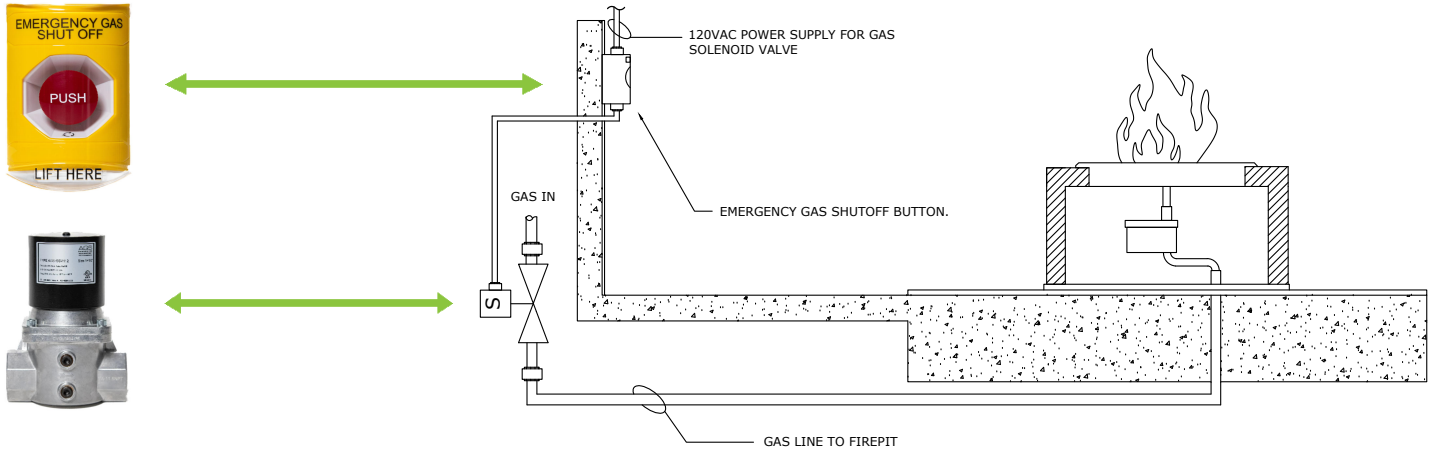

Outdoor Gas Design Guide

Advanced Gas Control Firepits and BBQ Grills

Products Overview

CONTROLLER
AGS1000Si

- ✓ Keyed Authority Control
- ✓ Timeout Function
- ✓ BMS connectivity
- ✓ System Monitoring

E-STOP
AGSEGOTWWM

- ✓ Clear Cover
- ✓ Outdoor Rated
- ✓ ADA Approved
- ✓ Twist Release Reset

VALVES
AGSGSV SERIES

- ✓ 0-5PSI
- ✓ Blue LED Power Indication

TIMERS
7-DAY - AGSPGT7M
LOCAL - AGSTGC

- ✓ Multiple Models Available
- ✓ Manual or Automatic 24/7 Timed Control

Design Examples

Emergency Gas Shut Off Only

Timed Control With Emergency Gas Shut Off

Master Keyed Control With In-Built Timer & Emergency Gas Shut Off

Contact American Gas Safety for free design consultancy and application support