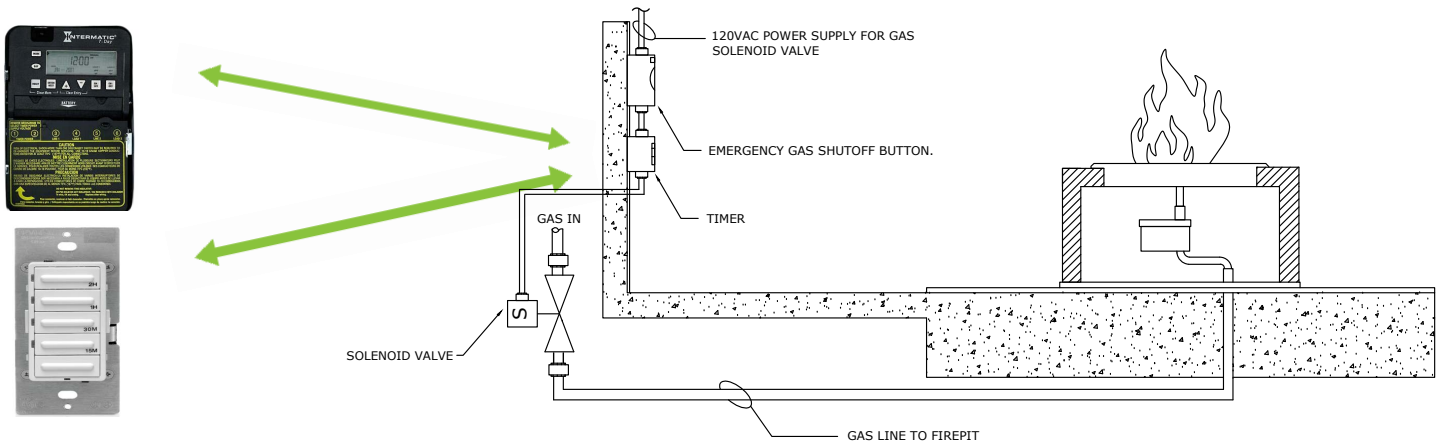

- ✓ Clear Cover
- ✓ Outdoor Rated
- ✓ ADA Approved
- ✓ Twist Release Reset

VALVES
AGSGSV SERIES

- ✓ 0-5PSI
- ✓ Blue LED Power Indication

TIMERS
7-DAY - AGSPGT7M
LOCAL - AGSTGC

- ✓ Multiple Models Available
- ✓ Manual or Automatic 24/7 Timed Control

Design Examples

Emergency Gas Shut Off Only

Timed Control With Emergency Gas Shut Off

Master Keyed Control With In-Built Timer & Emergency Gas Shut Off

Contact American Gas Safety for free design consultancy and application support