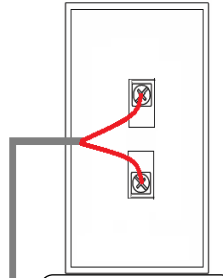

120VAC line voltage supply  
to AGS Merlin Panel  
12-14AWG 3/4" COND.

120VAC from AGS  
Merlin Panel  
12-14AWG 3/4" COND.

+ & - 24VDC  
0+/0- Data Signal  
18-22 AWG

EMERGENCY PANIC BUTTON

Normally Closed  
18-22 AWG Dry Contact

FIRE ALARM

Normally Closed  
18-22 AWG Dry Contact

**MAXIMUM NUMBER OF DETECTORS IN A CHAIN = 8**

- HOT
- NEUTRAL
- GROUND
- LOW VOLTAGE

	Client	<b>Notes</b> All discrepancies between information shown on the drawing and information in the specification to be referred to American Gas Safety prior to proceeding.  Copyright in all documents and drawings prepared by American Gas Safety and any work executed from these documents shall, unless otherwise agreed, remain the property of American Gas Safety.	Amendments		
	Job Title		Scale <b>N.T.S.</b>	Date	Drawn <b>BT</b>
	Drawing Title		<table border="1" style="width: 100%; border-collapse: collapse;"> <tr> <td style="padding: 2px;">Dwg. No. GDP2X</td> <td style="padding: 2px;">Rev. <b>1</b></td> </tr> </table>		Dwg. No. GDP2X
Dwg. No. GDP2X	Rev. <b>1</b>				