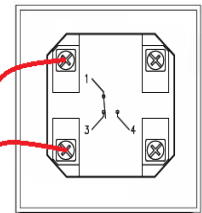

120VAC line voltage supply  
to AGS Merlin Panel  
12-14AWG 3/4" COND.

120VAC from AGS  
Merlin Panel  
12-14AWG 3/4" COND.

+ & - 24VDC  
0+/0- Data Signal  
18-22 AWG

EMERGENCY PANIC BUTTON

Normally Closed  
18-22 AWG Dry Contact

FIRE ALARM

Normally Closed  
18-22 AWG Dry Contact

**MAXIMUM NUMBER OF DETECTORS IN A CHAIN = 8**

- HOT
- NEUTRAL
- GROUND
- LOW VOLTAGE

	Client	<b>Notes</b> All discrepancies between information shown on the drawing and information in the specification to be referred to American Gas Safety prior to proceeding.  Copyright in all documents and drawings prepared by American Gas Safety and any work executed from these documents shall, unless otherwise agreed, remain the property of American Gas Safety.	Amendments		
	Job Title		Scale <b>N.T.S.</b>	Date	Drawn <b>BT</b>
	Drawing Title		<table border="1" style="width: 100%; border-collapse: collapse;"> <tr> <td style="padding: 2px;">Dwg. No. GDP2X</td> <td style="padding: 2px;">Rev. <b>1</b></td> </tr> </table>		Dwg. No. GDP2X
Dwg. No. GDP2X	Rev. <b>1</b>				