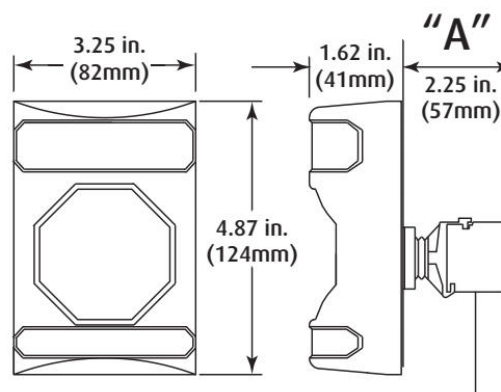

Dimensions

Find out more

American Gas Safety LLC

www.americangassafety.com

Head office:

6304 Benjamin Road, Suite 502, Tampa, FL 33634

Tel: (727) 608-4375

Email: info@americangassafety.com