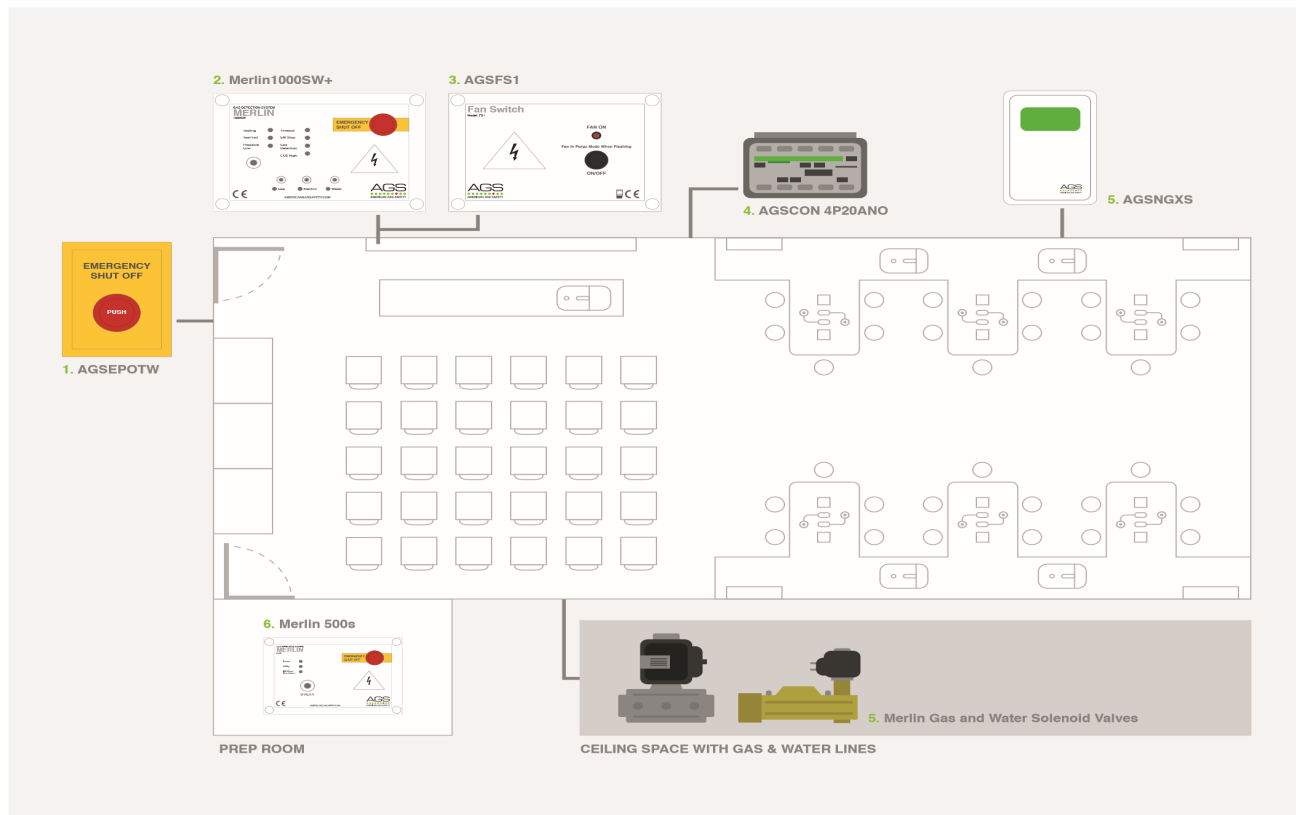

Modern Design
Slim compact enclosure

Easy To Use
Clear status indication for each Utility

Quick Operation
Keyed authority ON/OFF Alarm re-set

Multiple Mounting Options
Available for wall, fire wall and flush mount applications

Unique Gas Pressure Proving Technology

We are the Leading Manufacturer of Laboratory Utility Control & Gas Shut Off Systems in USA

AGS Merlin 1000S

SINGLE OUTPUT UTILITY CONTROL & GAS PRESSURE PROVING

AGS Merlin 1000S+

DUAL OUTPUT UTILITY CONTROL & GAS PRESSURE PROVING

AGS Merlin 1000SW+

TRIPLE OUTPUT UTILITY CONTROL & GAS PRESSURE PROVING

EXAMPLE ROOM LAYOUT

- 1. AGSEPOTW** Emergency Shutdown Button next to main door(s).
- 2. Merlin1000SW+** Gas, Electric & Water Control behind teachers desk.
- 3. AGSFS1** Fan Controller behind teachers desk.
- 4. AGSCON4P20ANO** Electrical Contactor(s) in metal enclosure underneath teachers desk.
- 5. AGSNGXS** Fuel Gas Sensor (12 inch) from ceiling.
- 6. Merlin Solenoid Valves** Gas, Water, Compressed Air, Vacuum **other types available upon request
- 7. Merlin 500S** Provide the prep room with an effective way of controlling the utilities such as gas, electric & water with the benefit of keyed authority and emergency shutdown.