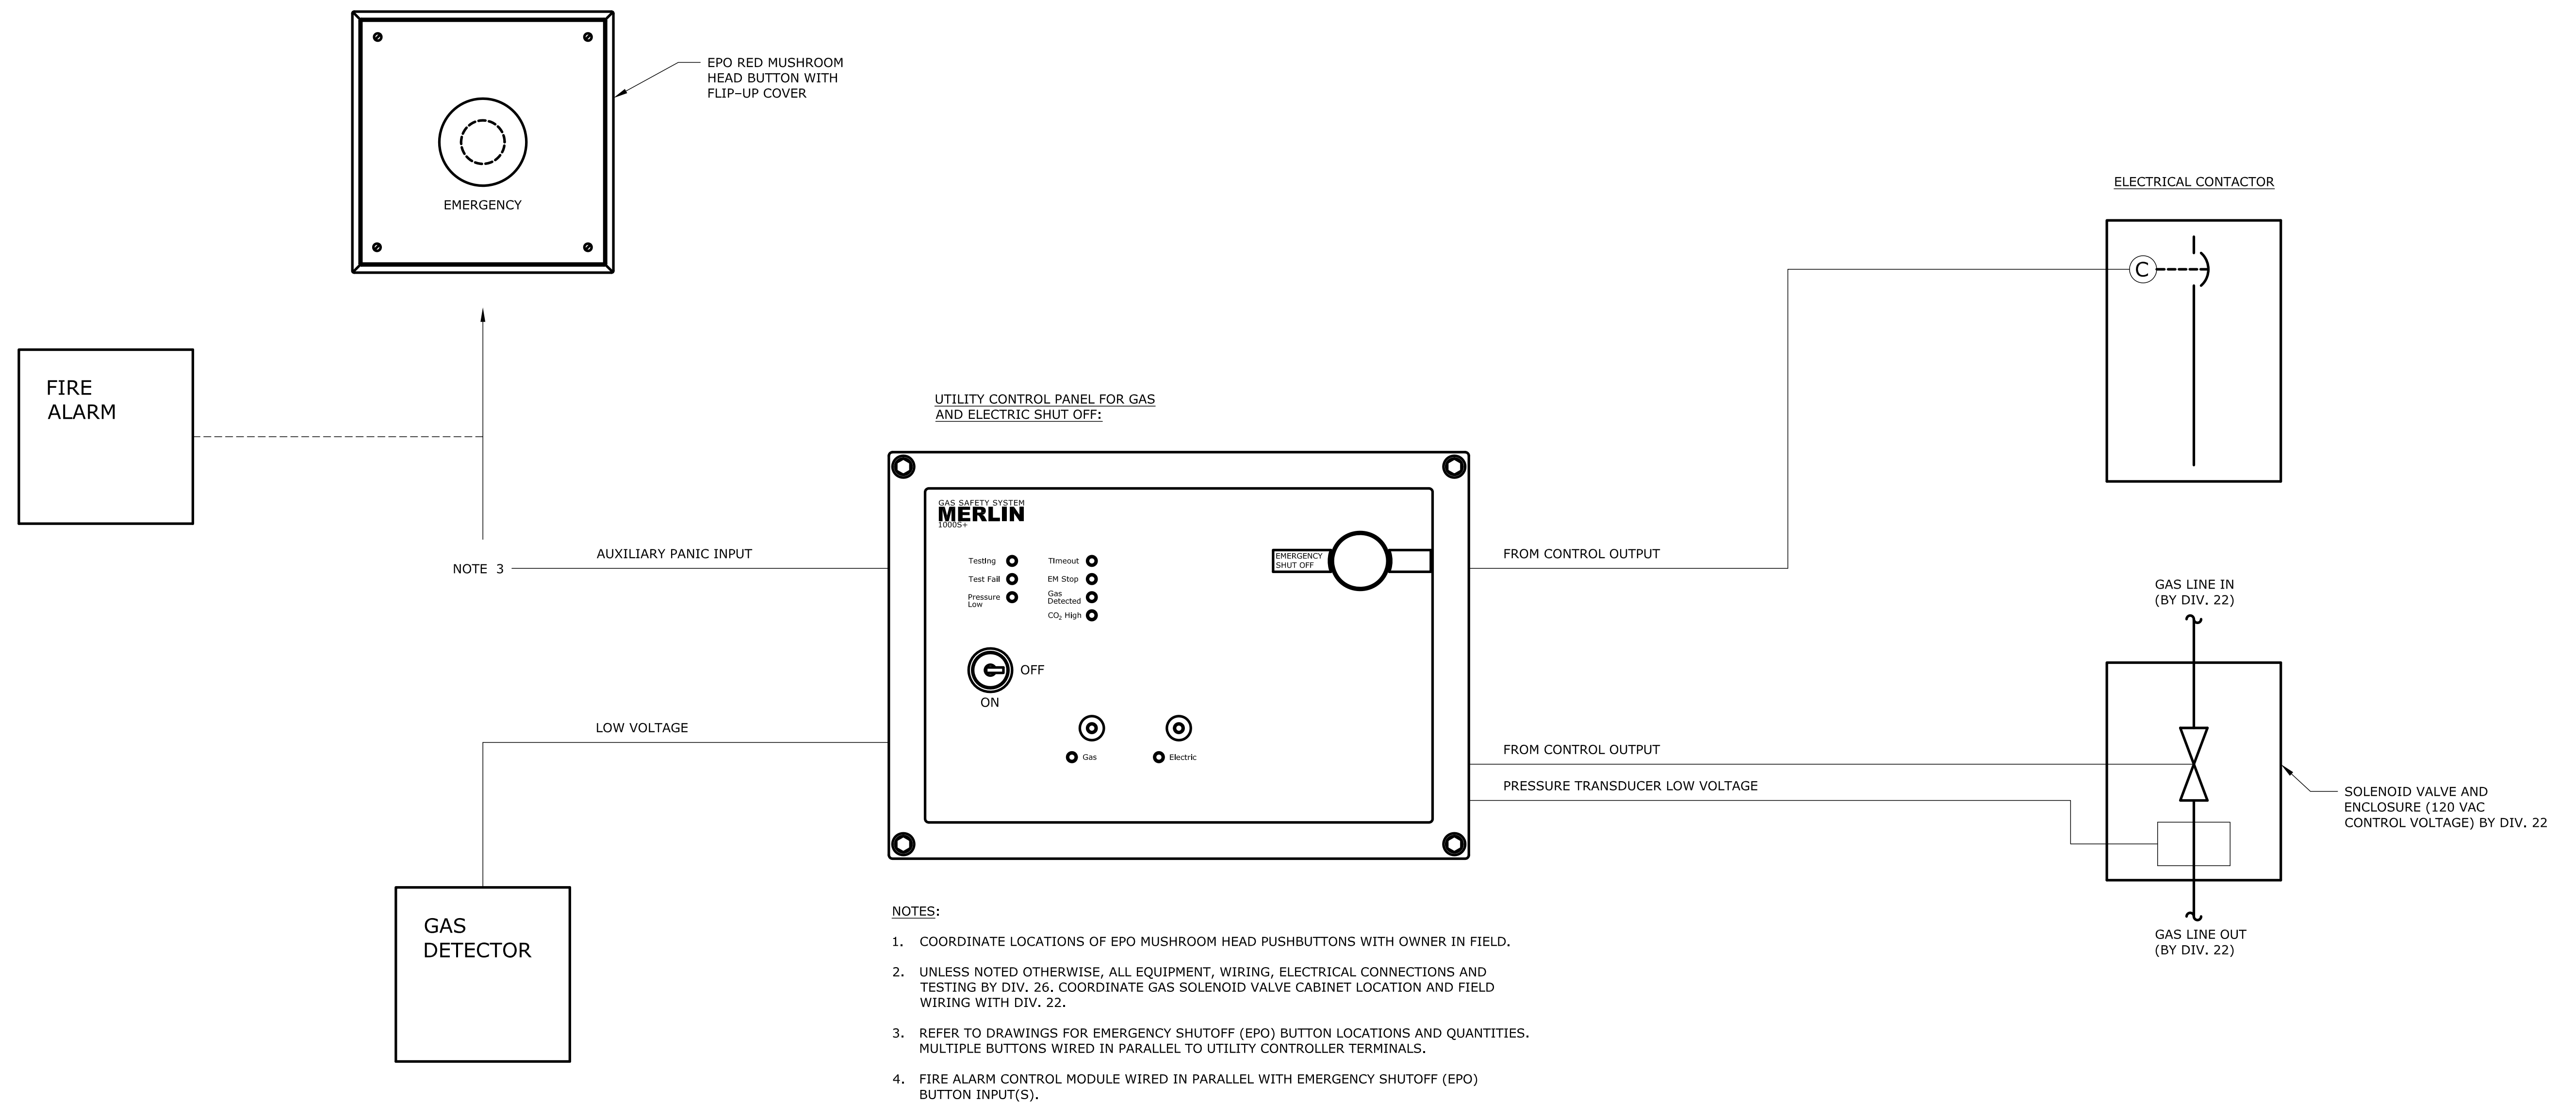

1 EMERGENCY SHUT OFF BUTTON DETAIL
N.T.S.

2 DETAIL - SCIENCE CLASSROOM GAS VALVE & ELECTRIC CONTROL DIAGRAM
N.T.S.