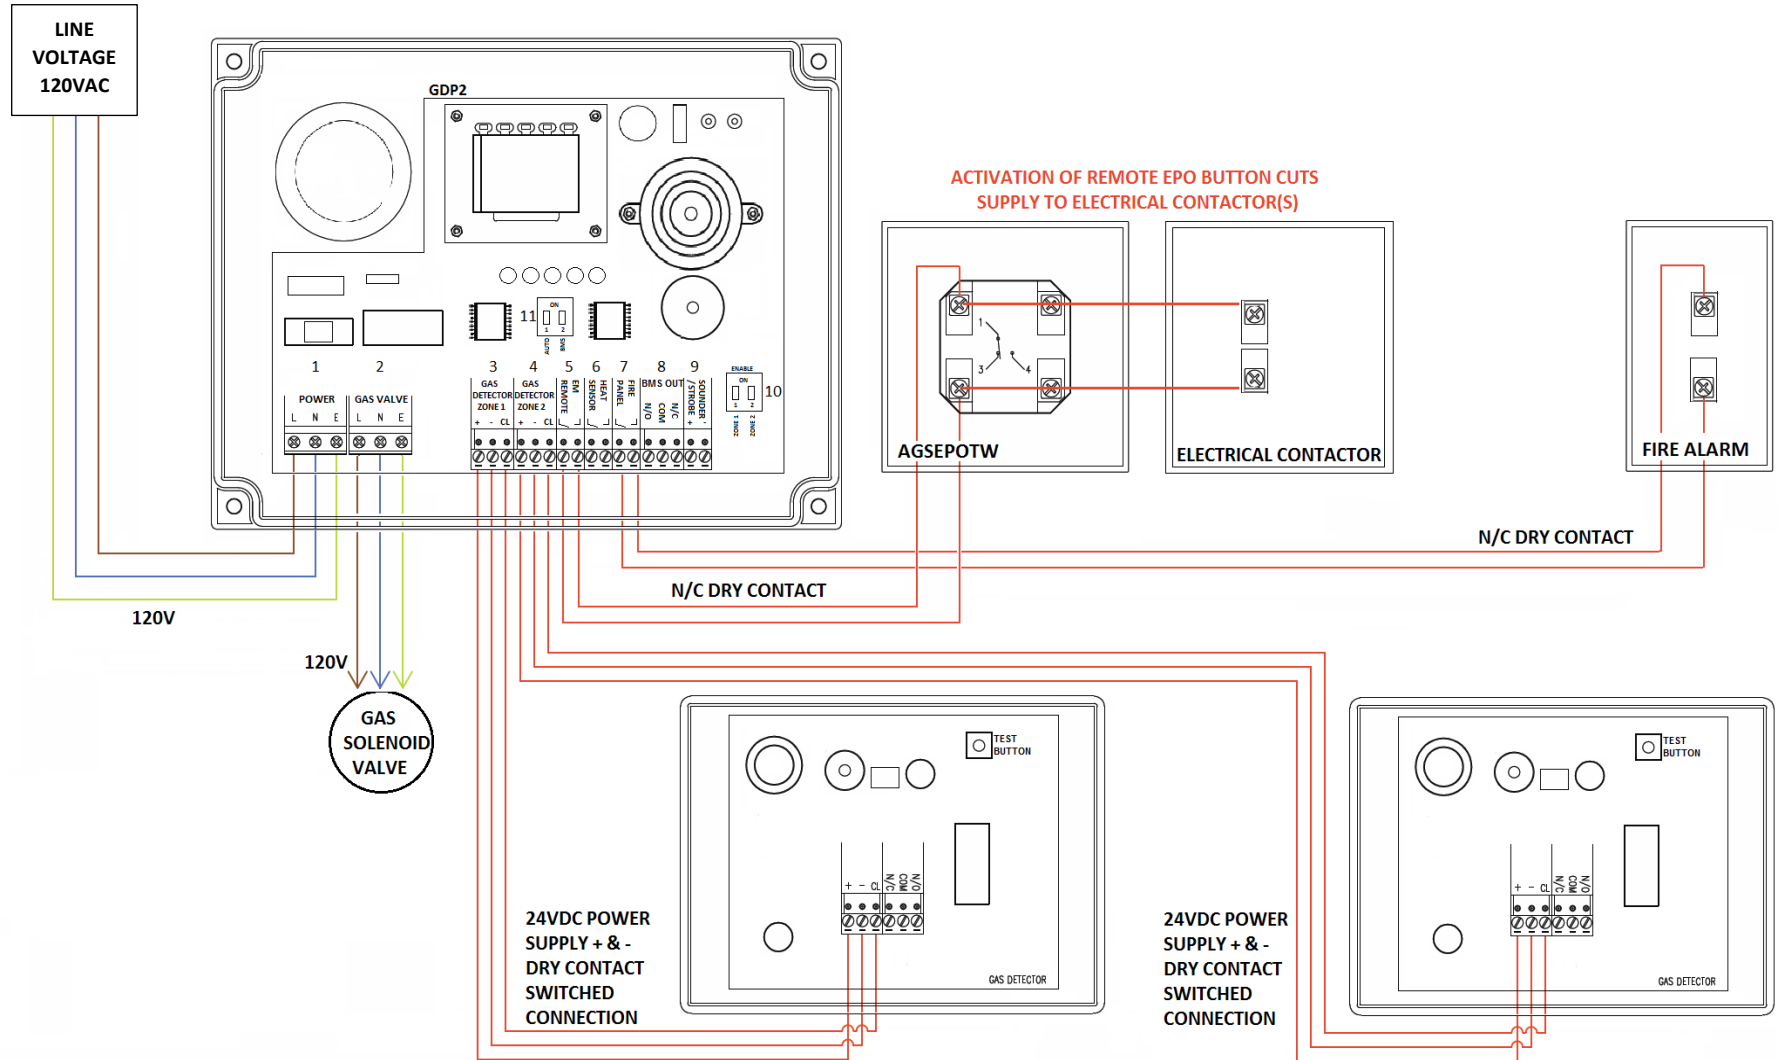

Boiler Room Gas Detection with Gas & Electric Isolation Wiring Diagram

- LINE VOLTAGE 120VAC
- NEUTRAL
- GROUND
- LOW VOLTAGE

Client	
Job Title	
Drawing Title	

Notes
 All discrepancies between information shown on the drawing and information in the specification to be referred to American Gas Safety prior to proceeding.
 Copyright in all documents and drawings prepared by American Gas Safety and any work executed from these documents shall, unless otherwise agreed, remain the property of American Gas Safety.

Amendments		
Scale N.T.S.	Date	Drawn BT
Dwg. No.		Rev. 1