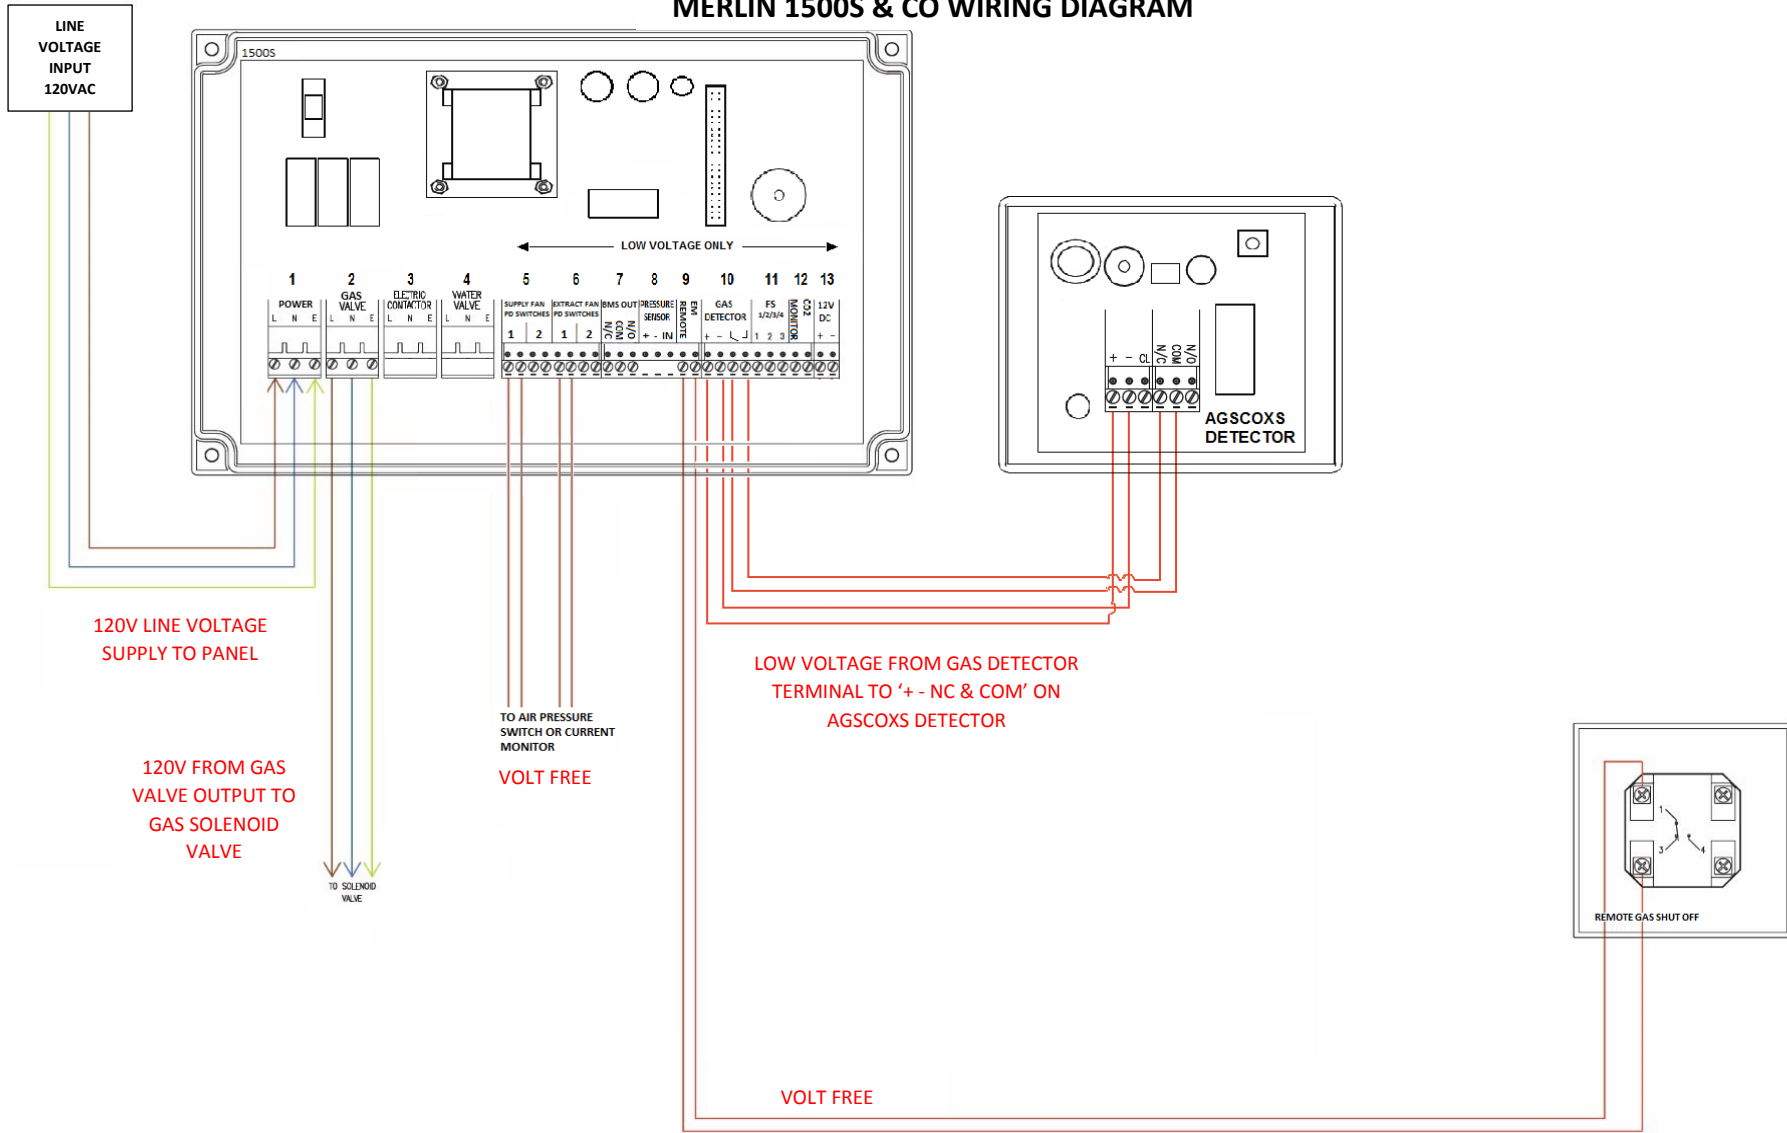

MERLIN 1500S & CO WIRING DIAGRAM

- LINE VOLTAGE 120VAC
- NETRUAL
- GROUND
- LOW VOLTAGE

Client	
Job Title	
Drawing Title	

Notes
 All discrepancies between information shown on the drawing and information in the specification to be referred to American Gas Safety prior to proceeding.

Copyright in all documents and drawings prepared by American Gas Safety and any work executed from these documents shall, unless otherwise agreed, remain the property of American Gas Safety.

Amendments		
Scale N.T.S.	Date	Drawn BT
Dwg. No. 1500S		Rev. 1