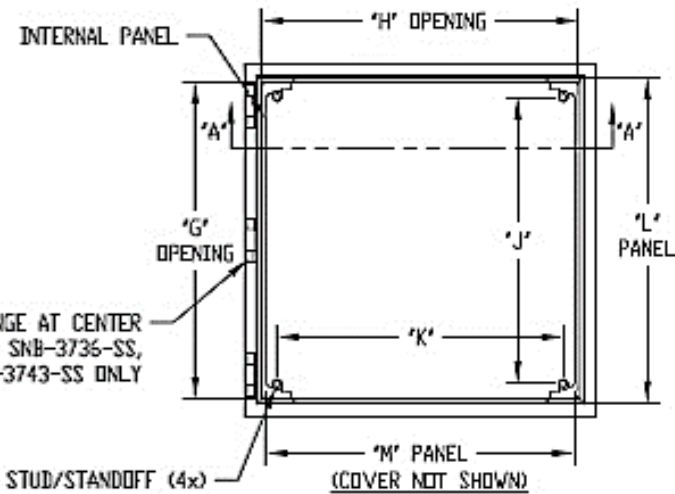

HINGE AT CENTER
 SNB-3735-SS, SNB-3736-SS,
 SNB-3737-SS AND SNB-3743-SS ONLY

M8x1.25 PITCH x 16mm LG. WELD STUD/STANDOFF (4x)
 (WITH FLAT WASHER, SPLIT LOCKWASHER & HEX NUT FOR MOUNTING INTERNAL PANEL)

BOXES SUPPLIED WITH GROUNDING KIT THAT CONTAINS THE FOLLOWING: (1) GROUND WIRE, (4) FLAT WASHERS, (2) SPLIT LOCKWASHERS AND (2) HEX NUTS

MATERIAL:
 BODY & COVER - 16 GA. [1.5mm] TYPE 304 STAINLESS STEEL
 INTERNAL PANEL - 14 GA. [2.0mm] C.R.S.
 WALL MOUNTING BRACKETS - 14 GA. [2.0mm] TYPE 430 STAINLESS STEEL
 STRIKERS - C.R.S.
 HINGE PINS & WALL MTG. HARDWARE - TYPE 201 STAINLESS STEEL
 LATCHES - ZINC DIE CAST
 GASKET - 0.38 [9.5] THK. ROGERS CORP. PORDON #4701-30-15375-04 (BLACK)
 SEALING WASHERS - BLACK NEOPRENE OR EQUIVALENT
 HOLE PLUGS - LIGHT GRAY NEOPRENE

FINISH:
 BODY & COVER - NATURAL, OUTSIDE SURFACES POLISHED
 INTERNAL PANEL - ZINC PLATED
 WALL MOUNTING BRACKETS & HINGE PINS - NATURAL
 STRIKERS - ZINC PLATED
 LATCHES - CHROME PLATED

'A'	'B'	'C'	'D'	'E'	'F'	'G'	'H'	'J'	'K'	'L'	'M'	'N'
15.75 [400]	15.75 [400]	7.87 [200]	7.29 [185.1]	17.02 [432.3]	14.29 [363]	14.16 [359.6]	14.16 [359.6]	12.80 [325]	12.80 [325]	14.37 [365]	13.78 [350]	11.62 [295]