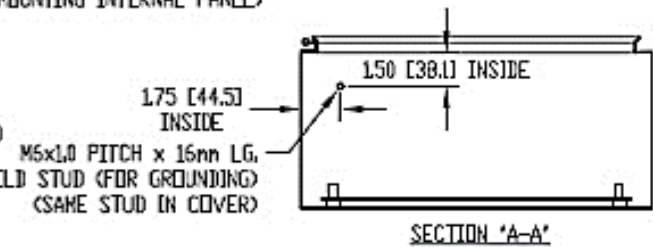

HINGE AT CENTER
 SNB-3735-SS, SNB-3736-SS,
 SNB-3737-SS AND SNB-3743-SS ONLY

M8x1.25 PITCH x 16mm LG. WELD STUD/STANDOFF (4x)
 (WITH FLAT WASHER, SPLIT LOCKWASHER & HEX NUT FOR MOUNTING INTERNAL PANEL)

BOXES SUPPLIED WITH GROUNDING KIT THAT CONTAINS THE FOLLOWING: (1) GROUND WIRE, (4) FLAT WASHERS, (2) SPLIT LOCKWASHERS AND (2) HEX NUTS

MATERIAL:
 BODY & COVER - 16 GA. [1.5mm] TYPE 304 STAINLESS STEEL
 INTERNAL PANEL - 14 GA. [2.0mm] C.R.S.
 WALL MOUNTING BRACKETS - 14 GA. [2.0mm] TYPE 430 STAINLESS STEEL
 STRIKERS - C.R.S.
 HINGE PINS & WALL MTG. HARDWARE - TYPE 201 STAINLESS STEEL
 LATCHES - ZINC DIE CAST
 GASKET - 0.38 [9.5] THK. ROGERS CORP. PORDON #4701-30-15375-04 (BLACK)
 SEALING WASHERS - BLACK NEOPRENE OR EQUIVALENT
 HOLE PLUGS - LIGHT GRAY NEOPRENE

FINISH:
 BODY & COVER - NATURAL, OUTSIDE SURFACES POLISHED
 INTERNAL PANEL - ZINC PLATED
 WALL MOUNTING BRACKETS & HINGE PINS - NATURAL
 STRIKERS - ZINC PLATED
 LATCHES - CHROME PLATED

'A'	'B'	'C'	'D'	'E'	'F'	'G'	'H'	'J'	'K'	'L'	'M'	'N'
15.75 [400]	15.75 [400]	7.87 [200]	7.29 [185.1]	17.02 [432.3]	14.29 [363]	14.16 [359.6]	14.16 [359.6]	12.80 [325]	12.80 [325]	14.37 [365]	13.78 [350]	11.62 [295]