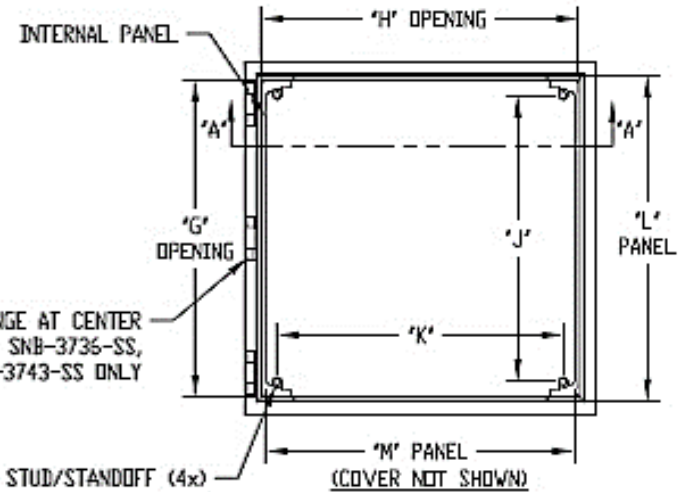

HINGE AT CENTER
 SNB-3735-SS, SNB-3736-SS,
 SNB-3737-SS AND SNB-3743-SS ONLY

M8x125 PITCH x 16mm LG. WELD STUD/STANDOFF (4x)
 (WITH FLAT WASHER, SPLIT LOCKWASHER & HEX NUT FOR MOUNTING INTERNAL PANEL)

BOXES SUPPLIED WITH GROUNDING KIT THAT CONTAINS THE FOLLOWING: (1) GROUND WIRE, (4) FLAT WASHERS, (2) SPLIT LOCKWASHERS AND (2) HEX NUTS

MATERIAL:

- BODY & COVER - 16 GA. [1.5mm] TYPE 304 STAINLESS STEEL
- INTERNAL PANEL - 14 GA. [2.0mm] C.R.S.
- WALL MOUNTING BRACKETS - 14 GA. [2.0mm] TYPE 430 STAINLESS STEEL
- STRIKERS - C.R.S.
- HINGE PINS & WALL MTG. HARDWARE - TYPE 201 STAINLESS STEEL
- LATCHES - ZINC DIE CAST
- GASKET - 0.38 [9.5] THK. ROGERS CORP. PORDON #4701-30-15375-04 (BLACK)
- SEALING WASHERS - BLACK NEOPRENE OR EQUIVALENT
- HOLE PLUGS - LIGHT GRAY NEOPRENE

FINISH:

- BODY & COVER - NATURAL, OUTSIDE SURFACES POLISHED
- INTERNAL PANEL - ZINC PLATED
- WALL MOUNTING BRACKETS & HINGE PINS - NATURAL
- STRIKERS - ZINC PLATED
- LATCHES - CHROME PLATED

'A'	'B'	'C'	'D'	'E'	'F'	'G'	'H'	'J'	'K'	'L'	'M'	'N'
11.81 [300]	11.81 [300]	5.91 [150]	5.33 [135.4]	13.08 [332.3]	10.35 [263]	10.22 [259.6]	10.22 [259.6]	8.86 [225]	8.86 [225]	10.43 [265]	9.84 [250]	7.68 [195]