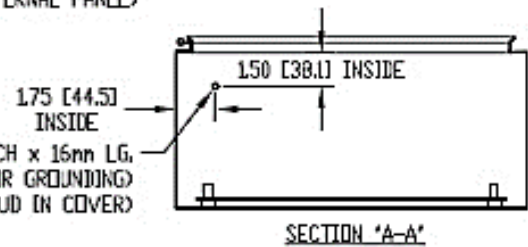

HINGE AT CENTER
 SNB-3735-SS, SNB-3736-SS,
 SNB-3737-SS AND SNB-3743-SS ONLY

M8x125 PITCH x 16mm LG. WELD STUD/STANDOFF (4x)
 (WITH FLAT WASHER, SPLIT LOCKWASHER & HEX NUT FOR MOUNTING INTERNAL PANEL)

BOXES SUPPLIED WITH GROUNDING KIT THAT CONTAINS THE FOLLOWING: (1) GROUND WIRE, (4) FLAT WASHERS, (2) SPLIT LOCKWASHERS AND (2) HEX NUTS

MATERIAL:

- BODY & COVER - 16 GA. [1.5mm] TYPE 304 STAINLESS STEEL
- INTERNAL PANEL - 14 GA. [2.0mm] C.R.S.
- WALL MOUNTING BRACKETS - 14 GA. [2.0mm] TYPE 430 STAINLESS STEEL
- STRIKERS - C.R.S.
- HINGE PINS & WALL MTG. HARDWARE - TYPE 201 STAINLESS STEEL
- LATCHES - ZINC DIE CAST
- GASKET - 0.38 [9.5] THK. ROGERS CORP. PORDON #4701-30-15375-04 (BLACK)
- SEALING WASHERS - BLACK NEOPRENE OR EQUIVALENT
- HOLE PLUGS - LIGHT GRAY NEOPRENE

FINISH:

- BODY & COVER - NATURAL, OUTSIDE SURFACES POLISHED
- INTERNAL PANEL - ZINC PLATED
- WALL MOUNTING BRACKETS & HINGE PINS - NATURAL
- STRIKERS - ZINC PLATED
- LATCHES - CHROME PLATED

'A'	'B'	'C'	'D'	'E'	'F'	'G'	'H'	'J'	'K'	'L'	'M'	'N'
11.81 [300]	11.81 [300]	5.91 [150]	5.33 [135.4]	13.08 [332.3]	10.35 [263]	10.22 [259.6]	10.22 [259.6]	8.86 [225]	8.86 [225]	10.43 [265]	9.84 [250]	7.68 [195]