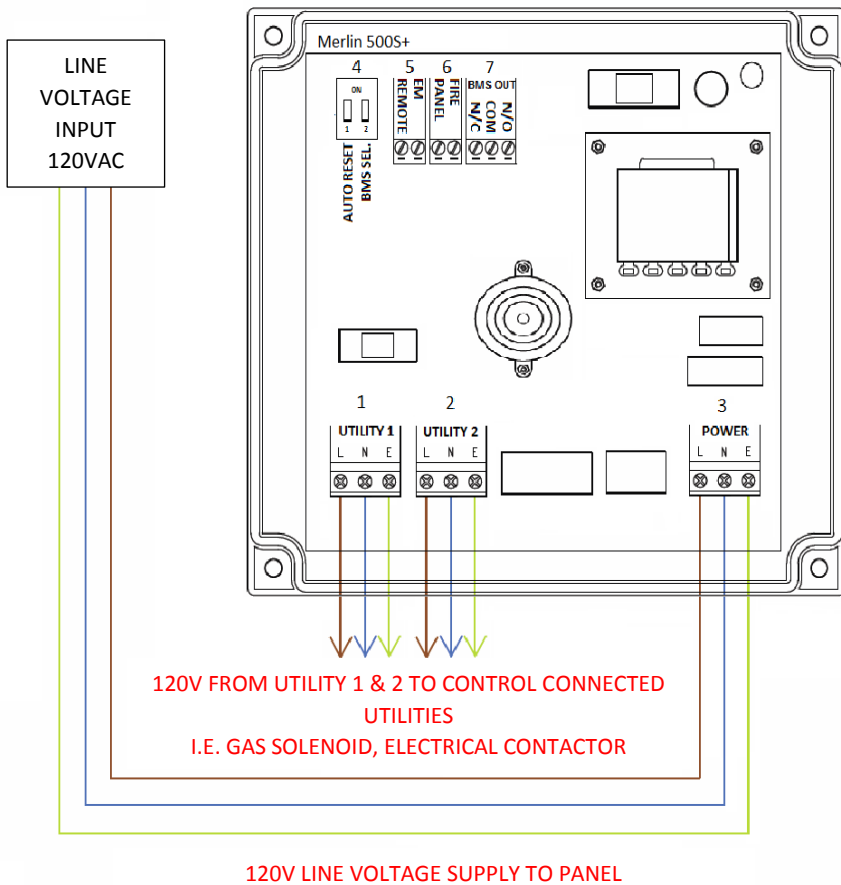

# MERLIN 500S+ WIRING DIAGRAM

- LINE VOLTAGE 120VAC
- NEUTRAL
- GROUND
- LOW VOLTAGE

Client	<b>Notes</b> All discrepancies between information shown on the drawing and information in the specification to be referred to American Gas Safety prior to proceeding.  Copyright in all documents and drawings prepared by American Gas Safety and any work executed from these documents shall, unless otherwise agreed, remain the property of American Gas Safety.	Amendments		
Job Title		Scale <b>N.T.S.</b>	Date	Drawn <b>BT</b>
Drawing Title		Dwg. No. <b>Merlin 500S</b>		Rev. <b>1</b>