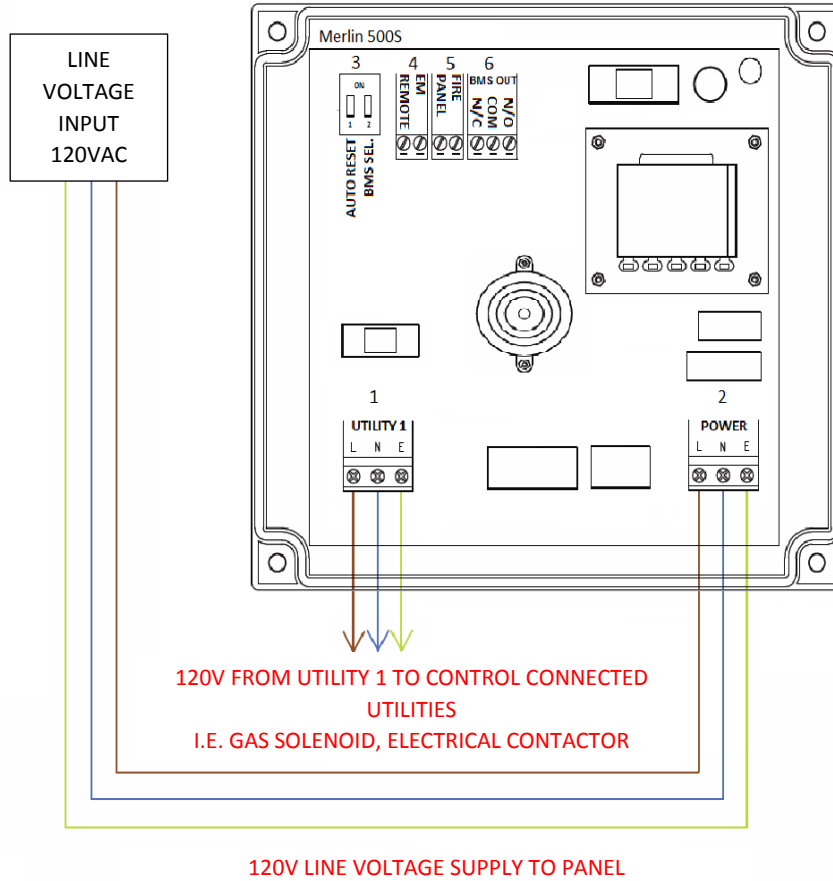

MERLIN 500S WIRING DIAGRAM

- LINE VOLTAGE 120VAC
- NEUTRAL
- GROUND
- LOW VOLTAGE

Client
Job title
Drawing title

Notes
All discrepancies between information shown on the drawing and information in the specification to be referred to American Gas Safety prior to proceeding.