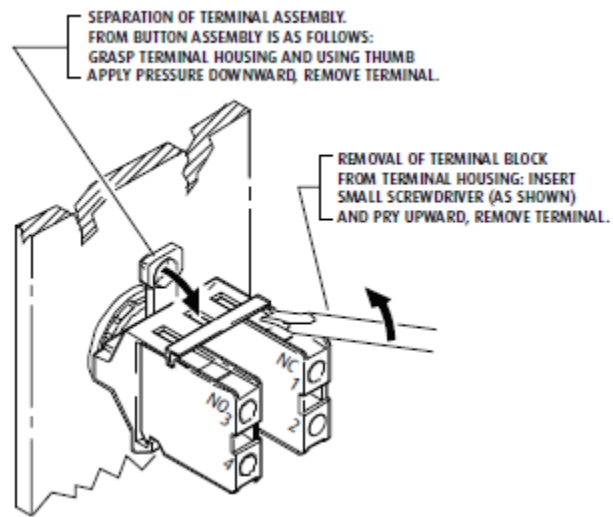

AGS Head Office

Tel: (727) 608-4375

Fax: (727) 538-4237

info@americangassafety.com