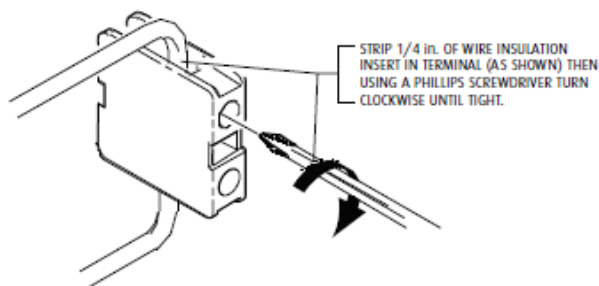

AGS Head Office

Tel: (727) 608-4375

Fax: (727) 538-4237

info@americangassafety.com