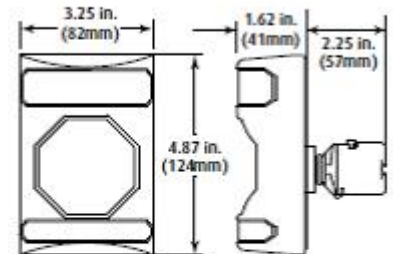

#### TERMINAL BLOCK LEGEND

NO — NORMALLY OPEN
NC — NORMALLY CLOSED
C — COMMON

#### ALL TERMINALS ACCEPT TWO 12 TO 18 (AWG)

VOLTAGE	RATED AVERAGE CURRENT
250 VDC	1 AMP
600 VAC	3 AMP

NOTE: SS-2XX4/LT CONTACTS ON FORM C TIMER RATED: 120 VAC, 3A  
28 VDC, 3A

\*NOTE: TO PROVIDE ADEQUATE CLEARANCE FOR INSTALLATION MAY REQUIRE: SUB-102722 SPACER,