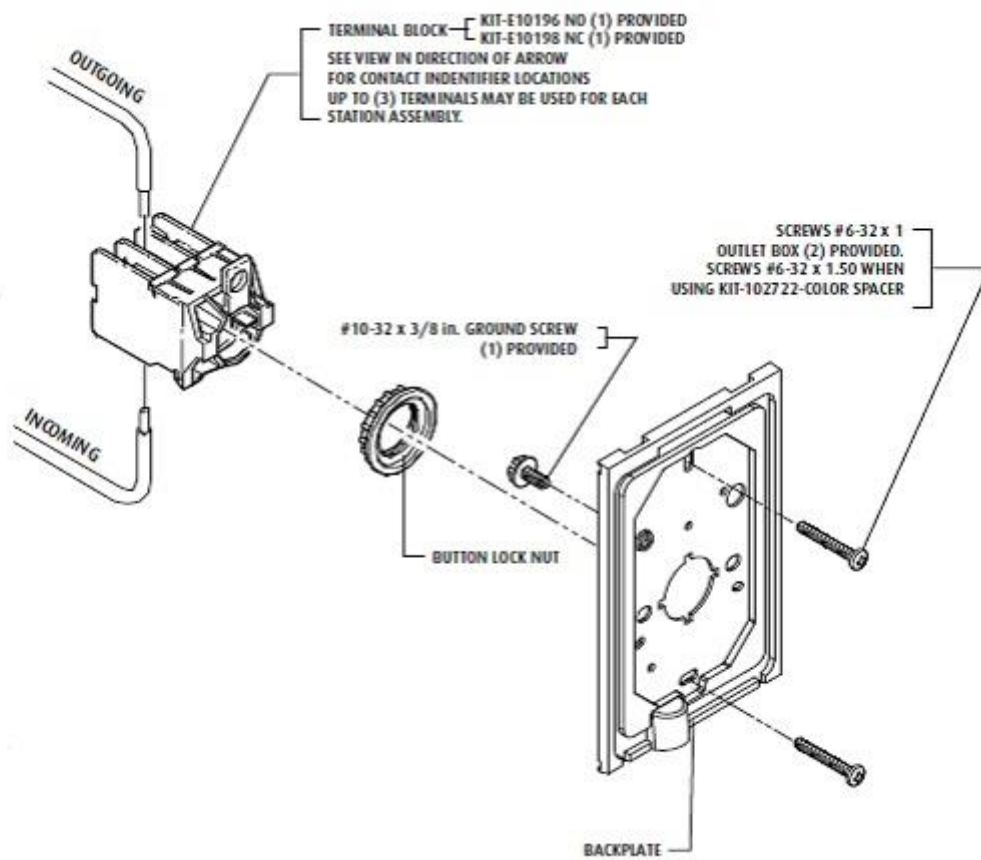

AGS Head Office

Tel: (727) 608-4375

Fax: (727) 538-4237

info@americangassafety.com