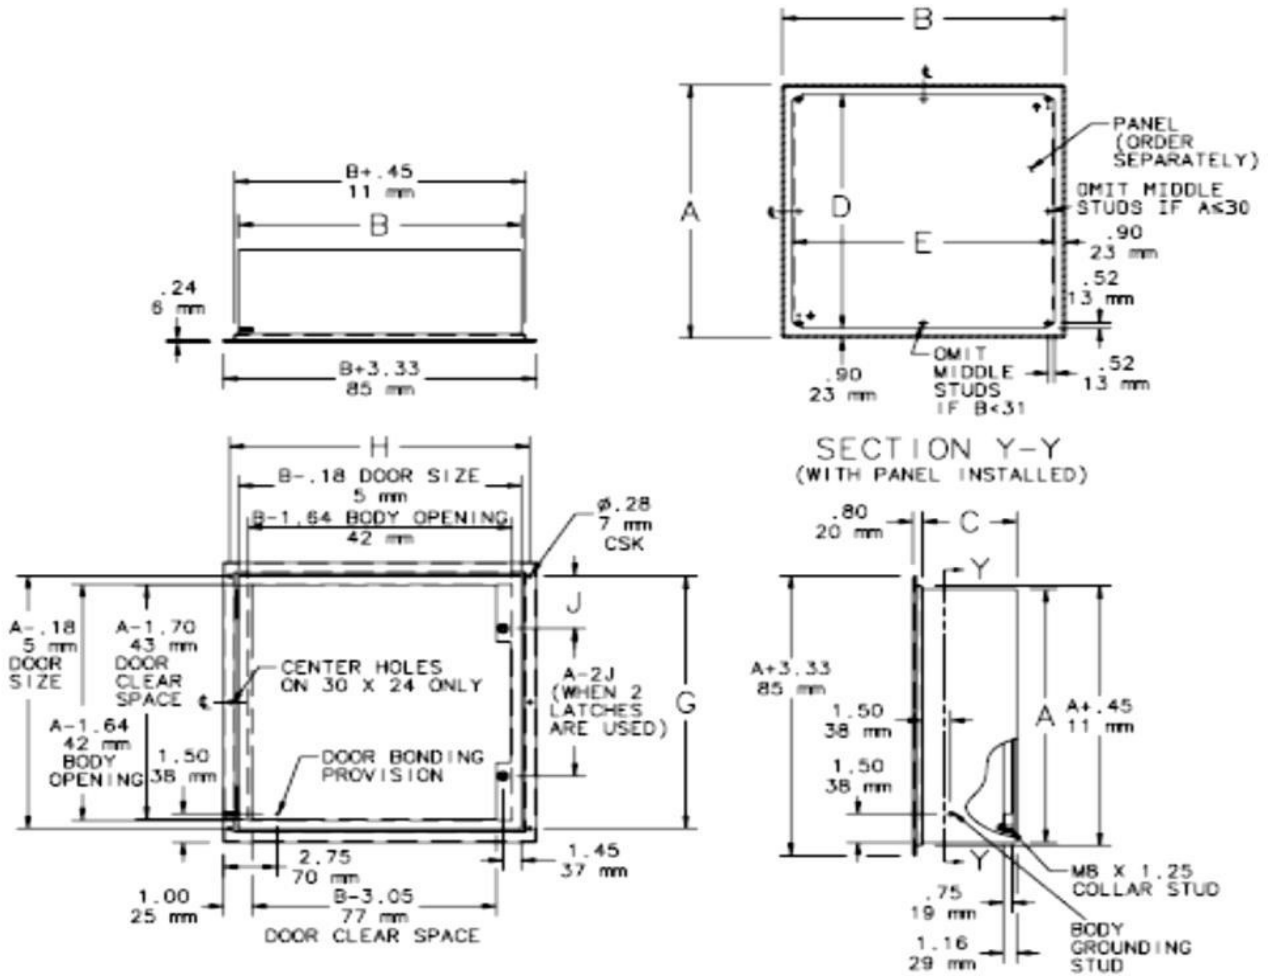

Flush Mounting Enclosure

Specifications

- > 16 gauge steel
- > Seams continuously welded and ground smooth
- > Corner-formed doors
- > Simple easy-to-remove and install hinge pins with built-in captivation clip
- > High-torque threadless studs and fasteners on door
- > Minimum-width body flange provides maximum door opening (210 degrees)
- > Door opens 210 degrees
- > External formed body flange
- > Panel mounting studs fit optional panels and other accessories
- > Mounting holes in back of body for optional external wall-mount brackets
- > Removable door with hidden hinges for clean, aesthetic appearance
- > Seamless foam-in-place gasket
- > Quarter-turn slotted latch(es)
- > Grounding stud on body; bonding provision on door Hardware kit with panel mounting nuts, panel grounding hardware and sealing washers - Installation instructions provided
- > Flush-Mount models have a mounting frame that extends completely around the enclosure

Finish

- > RAL 7035 textured light gray polyester powder paint inside and out

Dimensions

- > Height – 30 inches
- > Width – 24 inches
- > Depth – 8 inches

Standards

- > UL 508 Type 3R, 4, and 12
- > CSA Type 3R, 4, and 12
- > Complies with NEMA Type 3R, 4, and 12

Gas Safety Systems

American Gas Safety, LLC. 4500 140th Ave N. Suite 101. Clearwater, FL 33672 T.(727) 608-4375 F.(727) 538-4237 www.americangassafety.com

Utility Control

Flush Mounting Enclosure

AxBxC in./mm	Finish	Door Ga.	Body Ga.	CONCEPT Panel	CONCEPT Panel	D x E in./mm	G x H in./mm	Latches qty.	Latches style	J in./mm
30.00 x 24.00 x 8.00 762 x 610 x 203	RAL 7035 Lt. Gray	14	16	CP3024	CP3024G	28.20 x 22.20 716 x 564	30.75 x 26.25 781 x 667	2	Quarter-turn	5.00 127