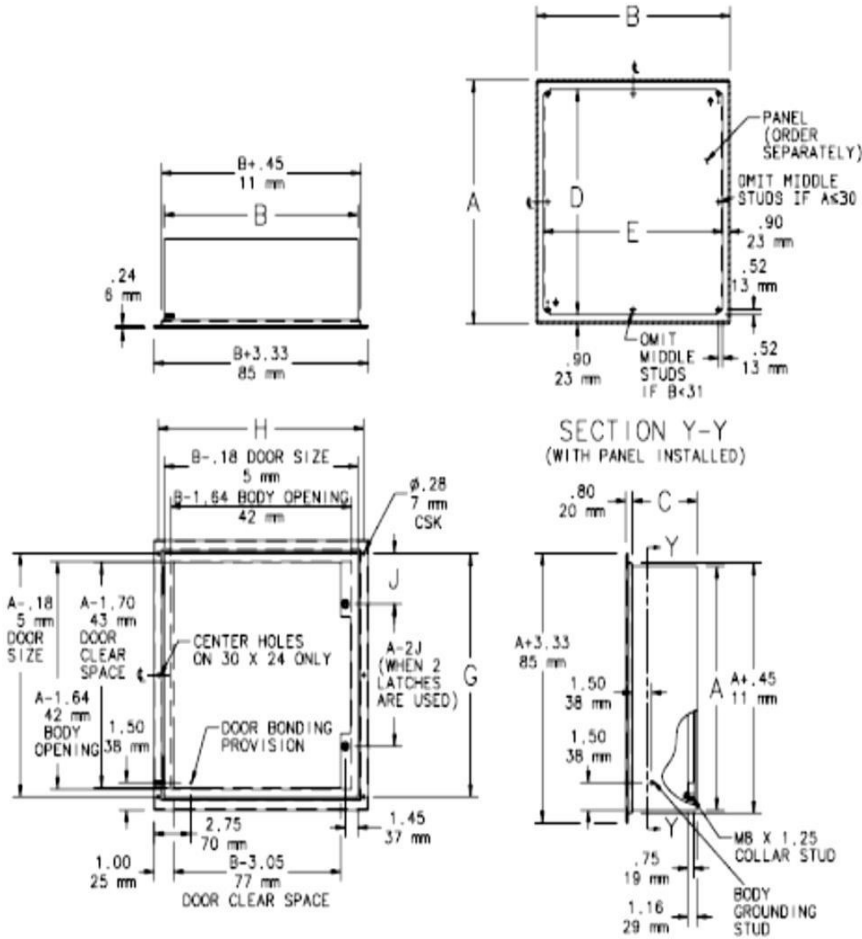

Flush Mounting Enclosure

Specifications

- > 16 gauge steel
- > Seams continuously welded and ground smooth
- > Corner-formed doors
- > Simple easy-to-remove and install hinge pins with built-in captivation clip
- > High-torque threadless studs and fasteners on door
- > Minimum-width body flange provides maximum door opening (210 degrees)
- > Door opens 210 degrees
- > External formed body flange
- > Panel mounting studs fit optional panels and other accessories
- > Mounting holes in back of body for optional external wall-mount brackets
- > Removable door with hidden hinges for clean, aesthetic appearance
- > Seamless foam-in-place gasket
- > Quarter-turn slotted latch(es)
- > Grounding stud on body; bonding provision on door Hardware kit with panel mounting nuts, panel grounding hardware and sealing washers - Installation instructions provided
- > Flush-Mount models have a mounting frame that extends completely around the enclosure

Finish

- > RAL 7035 textured light gray polyester powder paint inside and out

Dimensions

- > Height – 24 inches
- > Width – 24 inches
- > Depth – 8 inches

Standards

- > UL 508 Type 3R, 4, and 12
- > CSA Type 3R, 4, and 12
- > Complies with NEMA Type 3R, 4, and 12

Gas Safety Systems

American Gas Safety, LLC. 4500 140th Ave N. Suite 101. Clearwater, FL 33672 T.(727) 608-4375 F.(727) 538-4237 www.americangassafety.com

Utility Control

Flush Mounting Enclosure

AxBxC in./mm	Finish	Door Ga.	Body Ga.	CONCEPT Panel	CONCEPT Panel	D x E in./mm	G x H in./mm	Latches qty.	Latches style	J in./mm
24.00 x 24.00 x 8.00 610 x 610 x 203	RAL 7035 Lt. Gray	14	16	CP2424	CP2424G	22.20 x 22.20 564 x 564	24.75 x 26.25 629 x 667	2	Quarter-turn	5.00 127