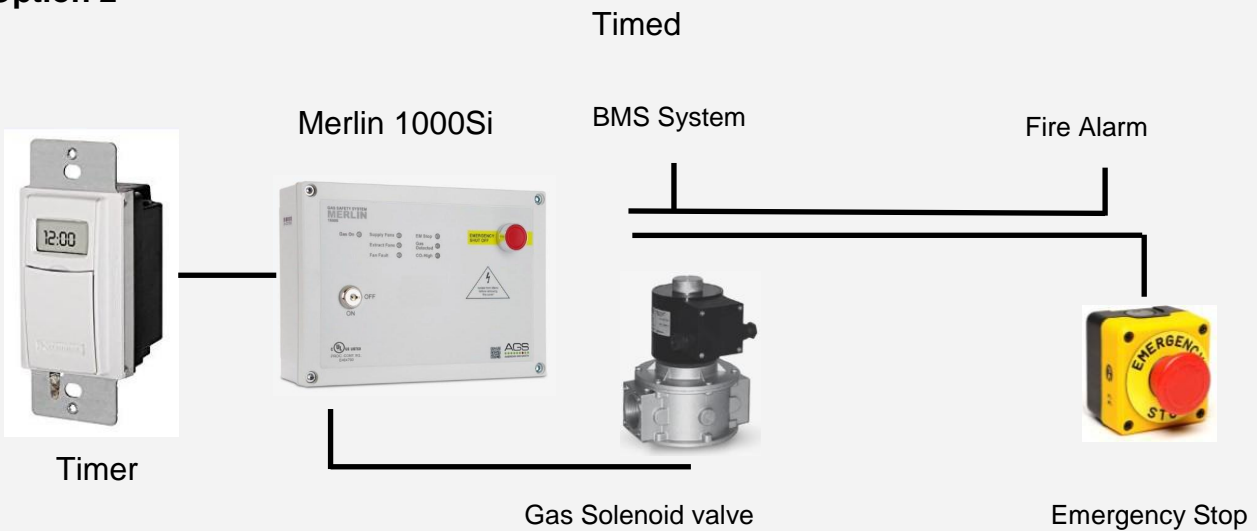

Option 2

Contact AGS or your local manufacture representative today for further technical information and design guidance. American Gas Safety protecting kitchen personnel for over 20 years.