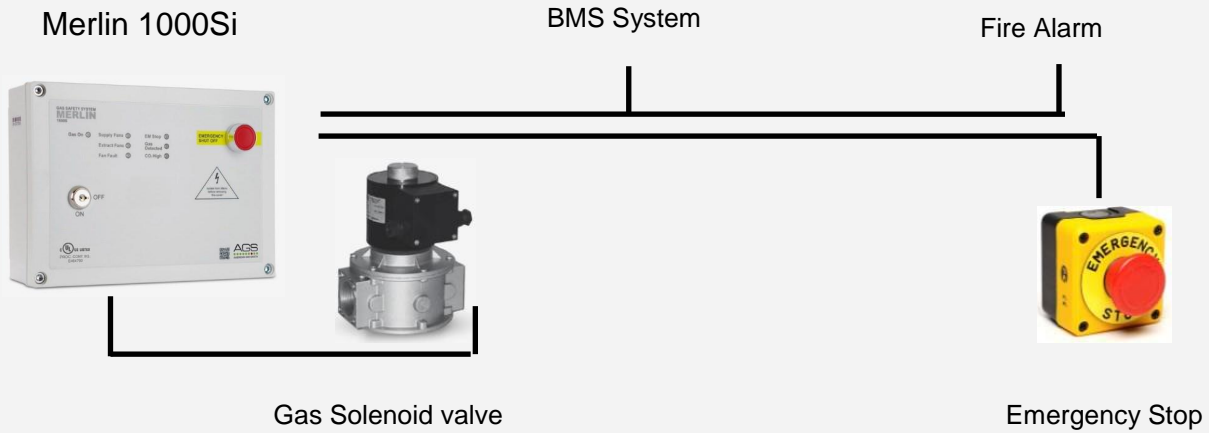

Option 1

Option 2

Contact AGS or your local manufacture representative today for further technical information and design guidance. American Gas Safety protecting kitchen personnel for over 20 years.