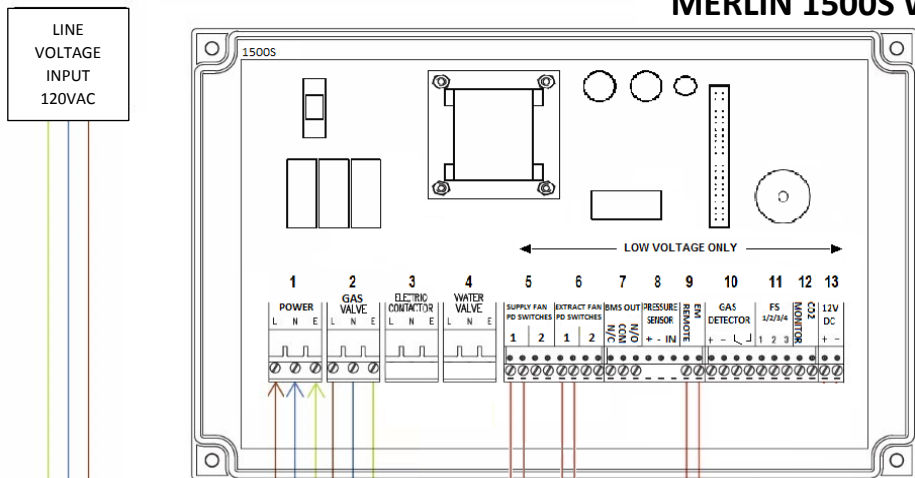

MERLIN 1500S WIRING DIAGRAM

120V LINE VOLTAGE
SUPPLY TO PANEL

120V FROM GAS
VALVE OUTPUT TO
GAS SOLENOID
VALVE

TO AIR PRESSURE
SWITCH OR CURRENT
MONITOR

TO SOLENOID
VALVE

REMOTE GAS SHUT OFF

- LINE VOLTAGE 120VAC
- NEUTRAL
- GROUND
- LOW VOLTAGE