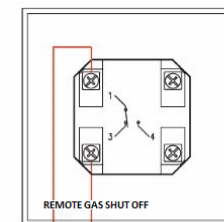

MERLIN 1500S WIRING DIAGRAM

120V LINE VOLTAGE
SUPPLY TO PANEL

120V FROM GAS
VALVE OUTPUT TO
GAS SOLENOID
VALVE

TO AIR PRESSURE
SWITCH OR CURRENT
MONITOR

TO SOLENOID
VALVE

REMOTE GAS SHUT OFF

- LINE VOLTAGE 120VAC
- NEUTRAL
- GROUND
- LOW VOLTAGE