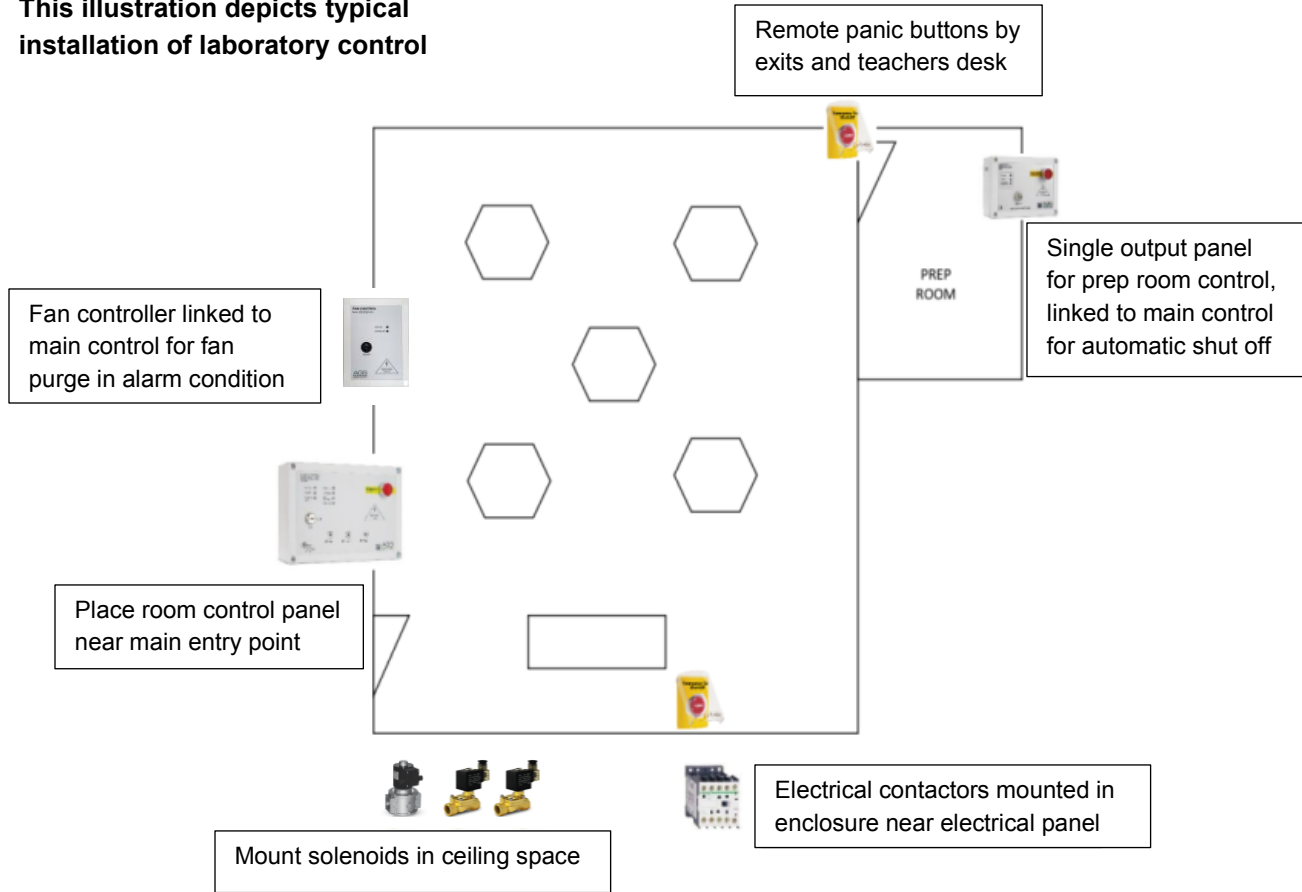

## Educational Laboratory Control

- > Gas, Electric & Water Control
- > Key switch and touch sensors gives teacher complete control over the services
- > Unique Safe Start-Up procedure tests for gas leaks
- > Clear LED display for system indications
- > Time out facility protects the building out of hours
- > Compatible with both BMS and fire alarm systems
- > Straightforward to install, can be easily adjusted to the user's requirements
- > Flush mount and Exposed installation available
- > UL listed for Laboratory Spaces - 61010

SINGLE OUTPUT UTILITY CONTROL

DUAL OUTPUT UTILITY CONTROL

TRIPLE OUTPUT UTILITY CONTROL

Gas Safety Systems

Utility Control

American Gas Safety, LLC. 4500 140<sup>th</sup> Ave N. Suite 101. Clearwater, FL 33672 T.(727) 608-4375 F.(727) 538-4237 [www.americangassafety.com](http://www.americangassafety.com)

# American Gas Safety

Cost Effective, Modern and Adaptable,  
Safety Solutions for Gas Services

This illustration depicts typical installation of laboratory control

 38 Years Industry Experience

 24/7 Tech Back Up